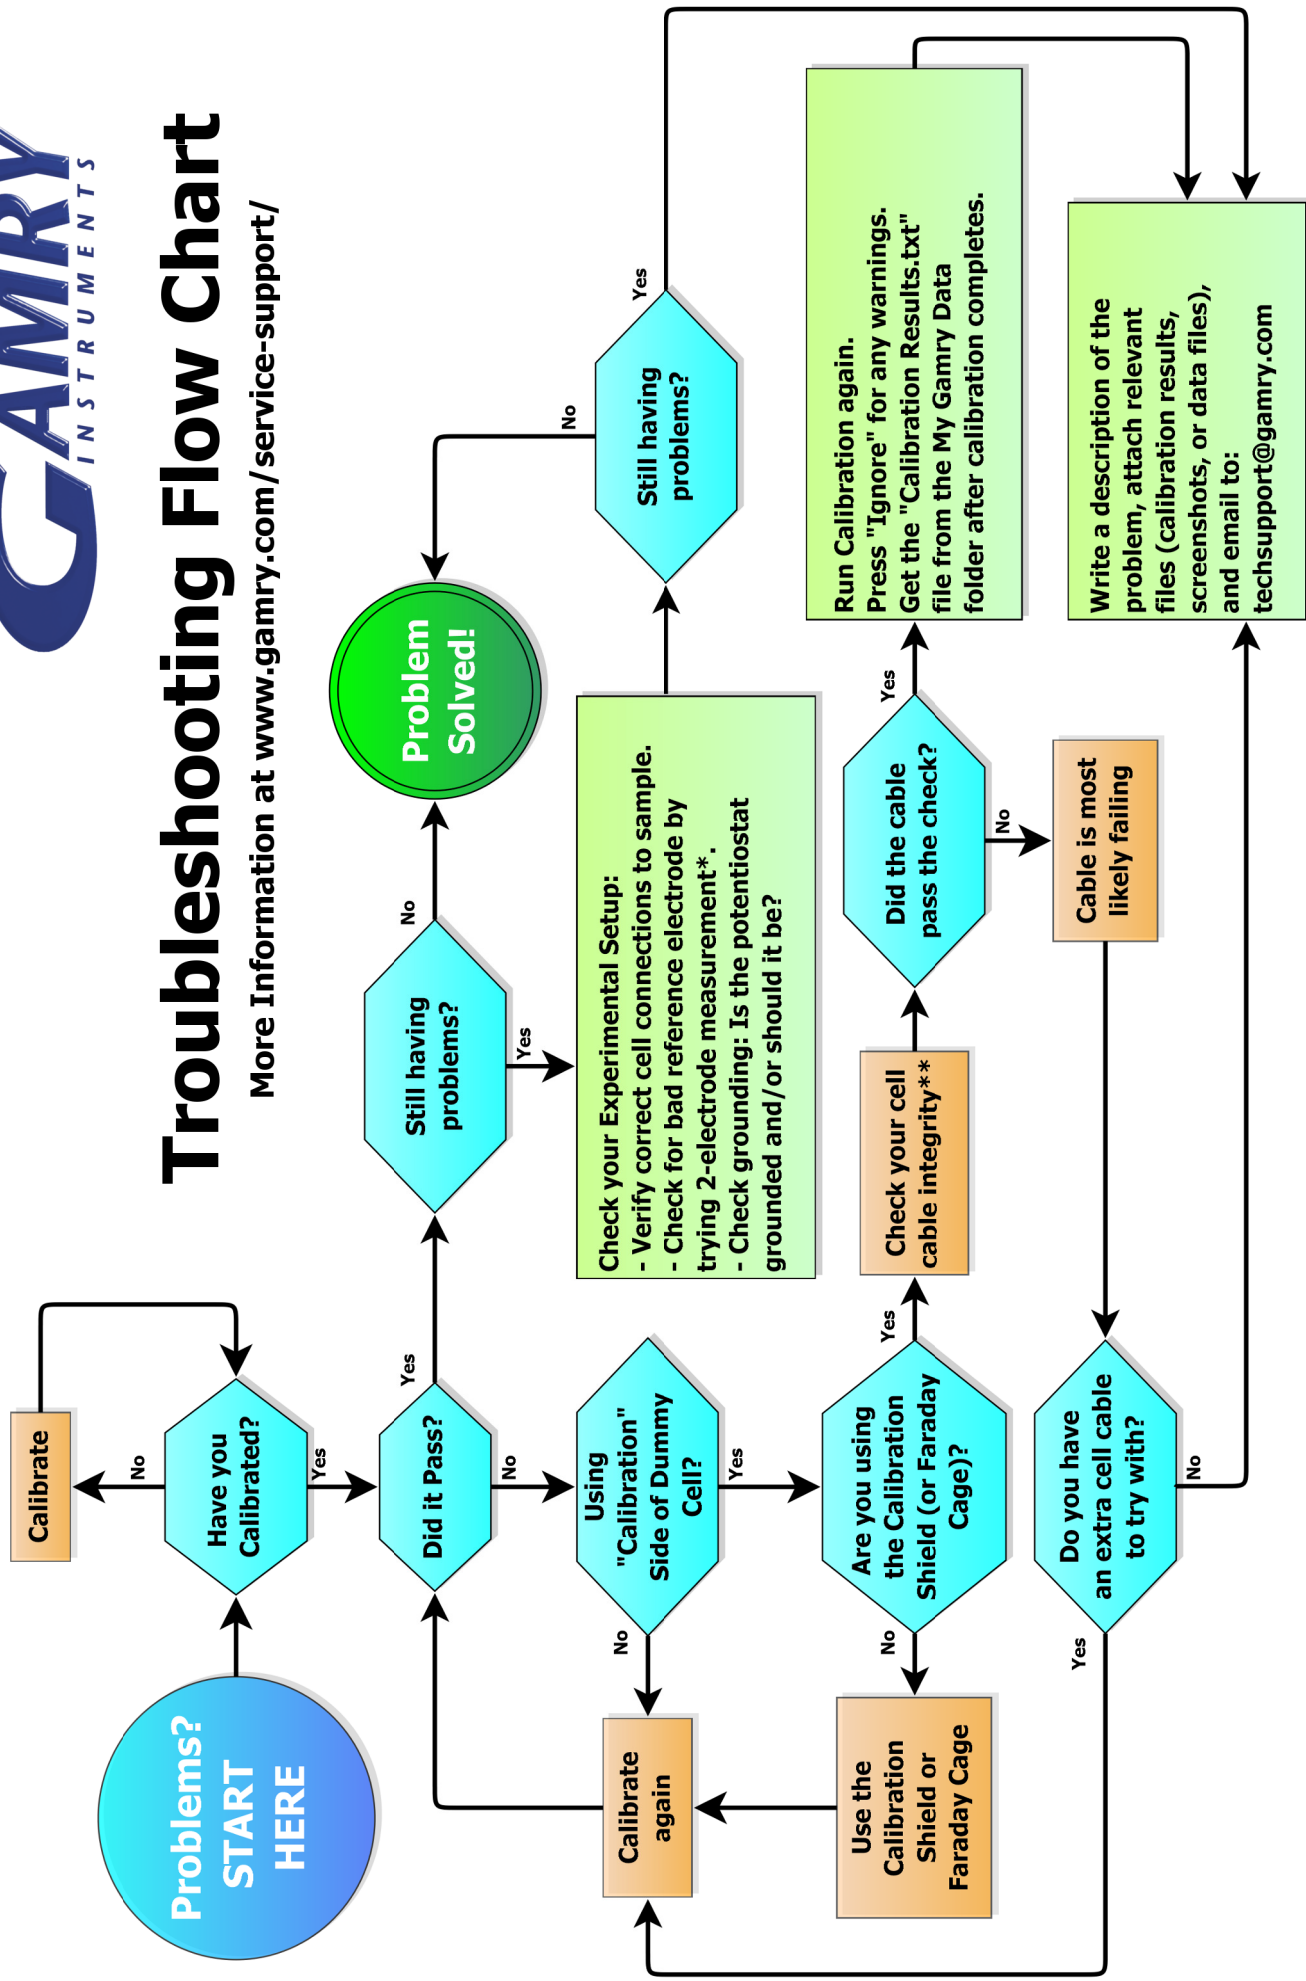

Troubleshooting Flow Chart

More Information at www.gamry.com/service-support/

* See App Note: "2,3 and 4-Electrode Experiments" (<http://www.gamry.com/assets/Application-Notes/2-3-4-Electrodes.pdf>)

** See App Note: "Checking the Integrity of Your Gamry Cell Cable" (<http://www.gamry.com/assets/Application-Notes/Checking-the-Integrity-of-your-Gamry-Cell-Cable.pdf>)